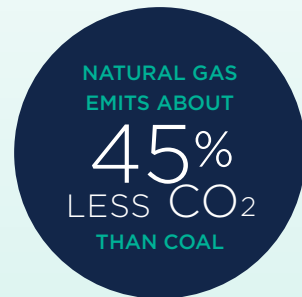

Discover the BIG Benefits OF NATURAL GAS FOR YOUR BUSINESS.

EVERYDAY ENERGY SAVINGS

Energy and heating costs can add up — no matter the size of your business. With natural gas, you can trim your business energy costs and concentrate more of your resources on core business needs.

REDUCED OPERATIONAL COSTS

Natural gas equipment is more efficient and costs substantially less to run and maintain than non-gas equipment, which means you can reduce overhead, boost profits, and allocate more funds to growth.

SAFE AND RELIABLE

Natural gas is piped to your business through an underground system, which means you don't have to worry about downed power lines or stalled fuel-delivery trucks.

HIGH-PERFORMANCE EQUIPMENT

From heating and cooling to commercial cooking and vehicle fueling - natural gas business equipment provides the reliability and performance your business needs, at a lower cost.